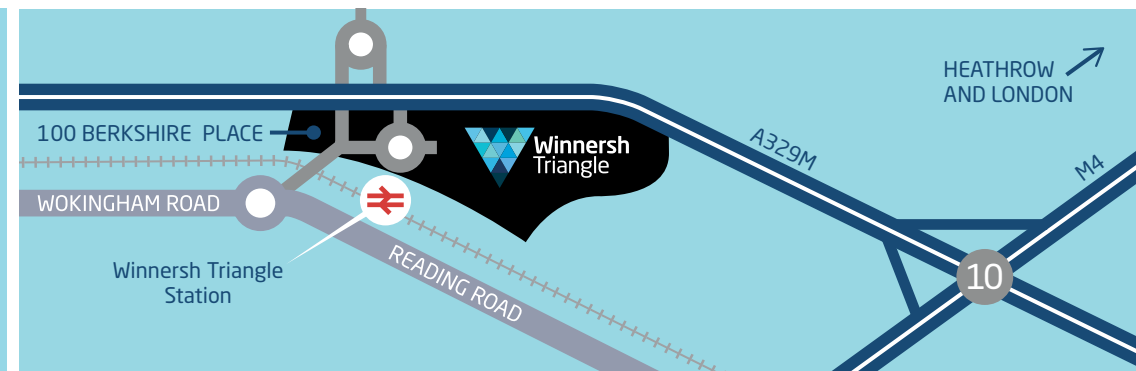

Directions & Visitor Parking Instructions

- 1 On entering the Park, proceed under the bridge.
- 2 Staying in the left hand lane continue around the bend into Eskdale Road keeping the Holiday Inn on your left.
- 3 Continue along Eskdale Road taking the first left hand turning. Take the ramp road up on to the Podium area following signs for 'Visitor and VIP Parking'. Parking bays are located on the right hand side between 1020 and 1030 Eskdale Road. Please use the bays on the left hand side of the parking area marked with a Winnersh Triangle logo.
- 4 Alternatively, take the first right hand turn. Visitors should use the Retail Parking bays marked in red with a shopping trolley icon. 🛒
- 5 If spaces are not available here, take the next right turn into the yard of Unit C1 where you will find an additional five parking bays immediately on your right. Accessible parking is also located here.