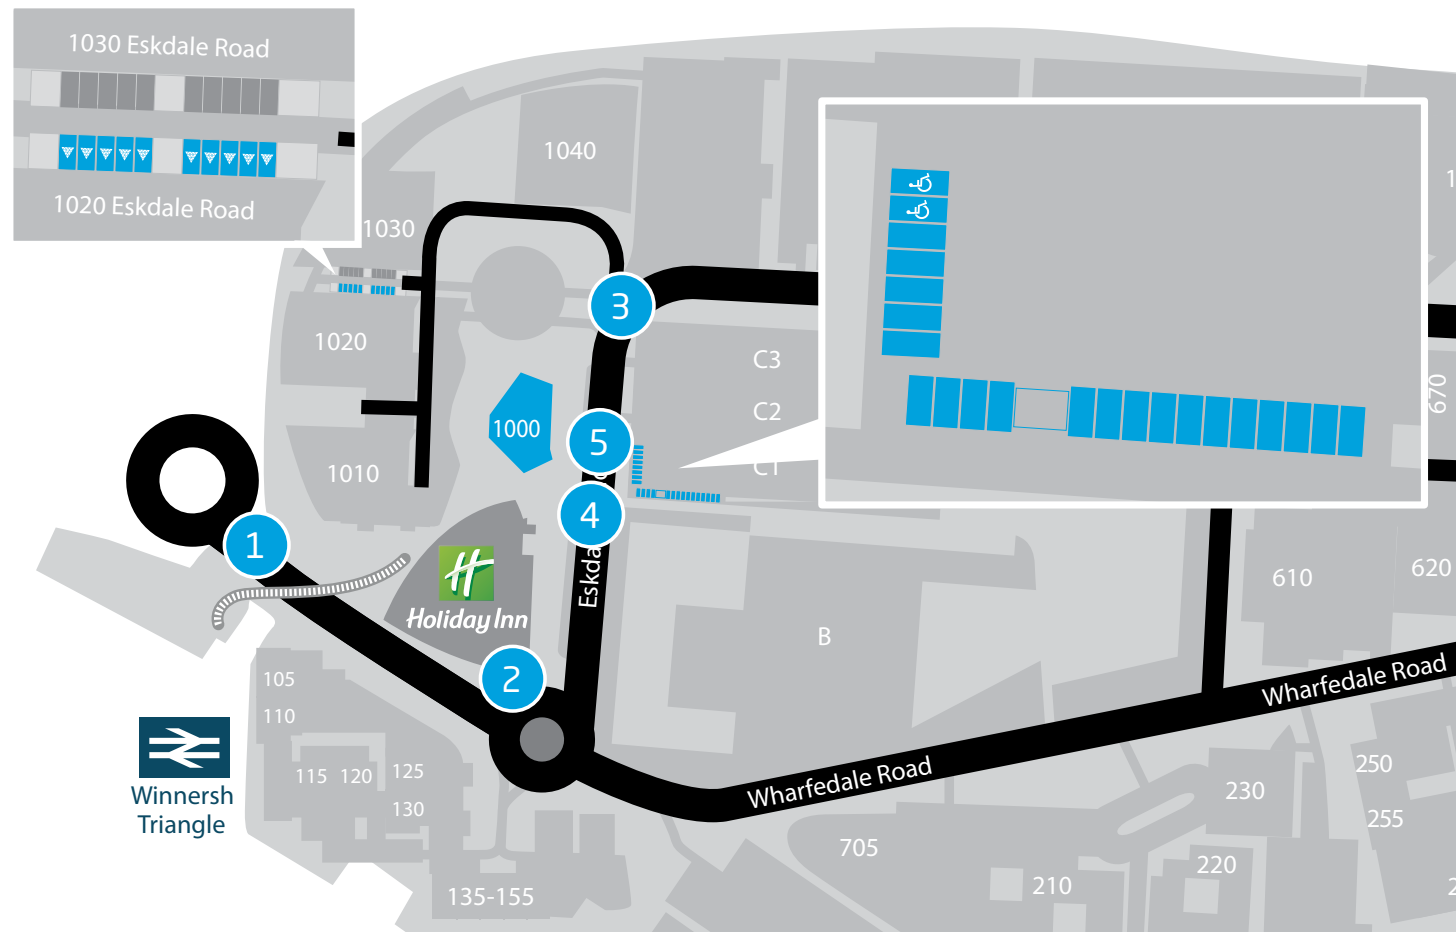

Directions & Visitor Parking Instructions

- 1 On entering the Park, proceed under the bridge.
- 2 Staying in the left hand lane continue around the bend into Eskdale Road keeping the Holiday Inn on your left.
- 3 Continue along Eskdale Road taking the first left hand turning. Take the ramp road up on to the Podium area following signs for 'Visitor and VIP Parking'. Parking bays are located on the right hand side between 1020 and 1030 Eskdale Road. Please use the bays on the left hand side of the parking area marked with a Winnersh Triangle logo.
- 4 Alternatively, take the first right hand turn. Visitors should use the Retail Parking bays marked in red with a shopping trolley icon. 🛒
- 5 If spaces are not available here, take the next right turn into the yard of Unit C1 where you will find an additional five parking bays immediately on your right. Accessible parking is also located here.

Management Office

1st Floor, 1000 Eskdale Road,
Winnersh Triangle, Wokingham, Berkshire, RG41 5TS.
Tel: **0118 969 8866**

The Management Office is situated opposite the Visitor Parking, adjacent to the Holiday Inn. On arrival please use the intercom at the main door.